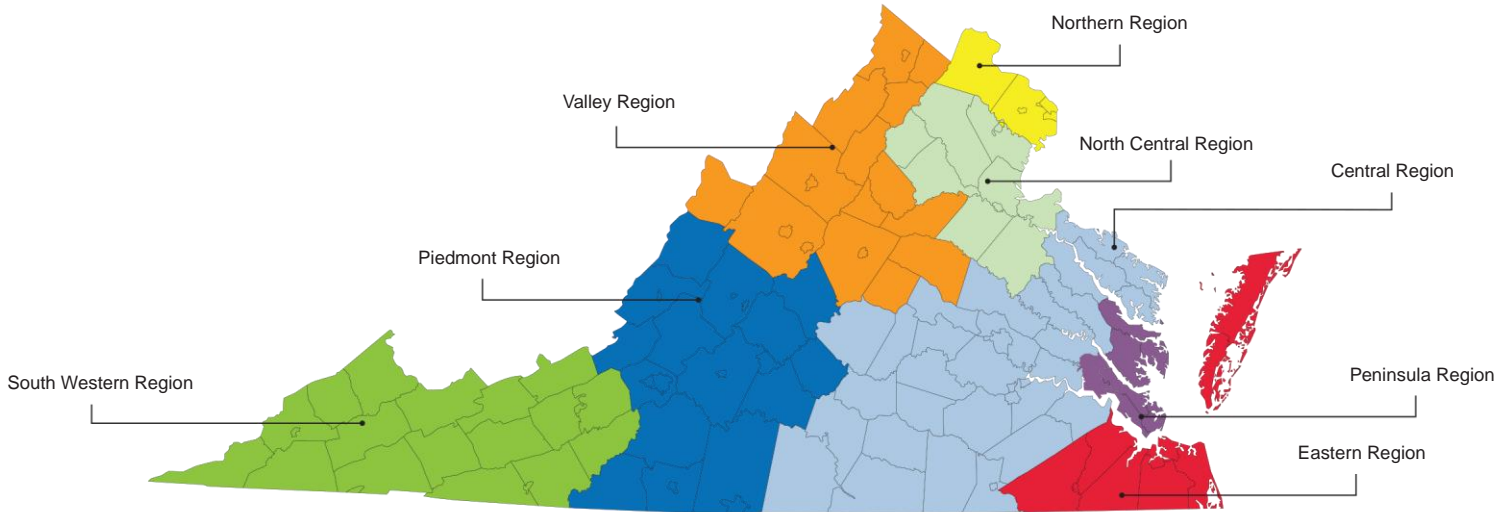

Regional Quality Coordinator Directory

South Western Region

gris@unitedwayswva.org

276-525-4102

Cities: Bristol, Galax, Norton, Radford

Counties: Bland, Buchanan, Carroll Dickenson, Floyd, Giles, Grayson, Lee, Montgomery, Pulaski, Russell, Scott, Smyth, Tazewell, Washington, Wise, Wythe

540-479-6944

Cities: Fredericksburg, Manassas, Manassas Park

Counties: Caroline, Culpeper, Fauquier, King George, Prince William Rappahannock, Spotsylvania, Stafford

Piedmont Region

virginiaquality@uwrv.org

Cities: Chesapeake, Franklin, Norfolk, Portsmouth, Suffolk, Virginia Beach

Counties: Accomack, Isle of Wight, Northampton, Southampton

Valley Region

valleyvaquality@sentara.com

540-564-7176

Cities: Charlottesville, Harrisonburg, Staunton, Waynesboro, Winchester

Counties: Amelia, Brunswick, Buckingham, Charles City, Charlotte, Chesterfield/Chester, Cumberland, Dinwiddie, Essex, Goochland, Greensville, Halifax, Hanover, Henrico, King and Queen, King William, Lancaster, Lunenburg, Mecklenburg, New Kent, Northumberland, Nottoway, Powhatan, Prince Edward, Prince George, Richmond, Sussex, Westmoreland, Surry